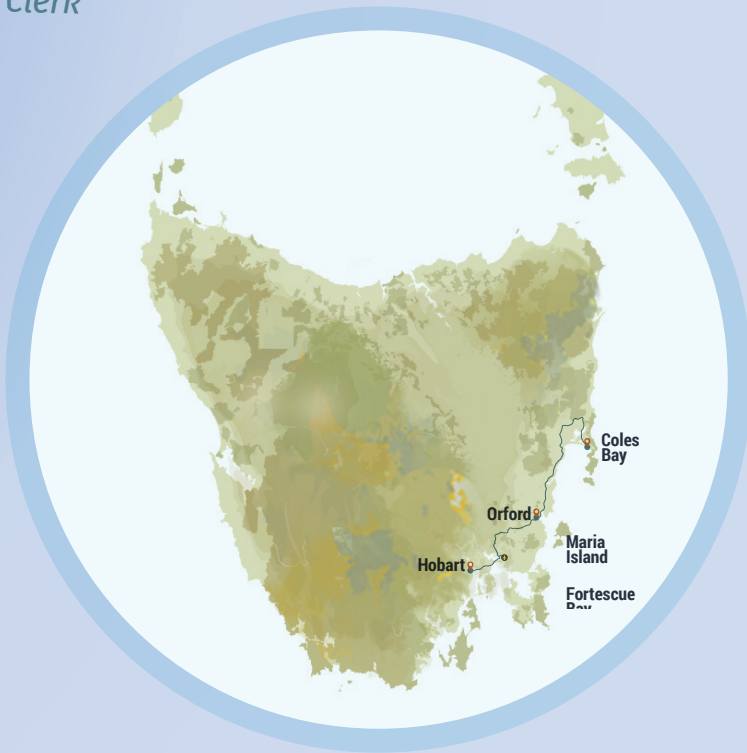

Swansea

Coles Bay

Wineglass Bay

Freycinet National Park

Great Oyster Bay

Schouten Island

Orford

Darlington

Bishop & Clerk

Maria Island

Lagoon Bay

Pirates Bay

Eaglehawk Neck

Fortescue Bay

Port Arthur

Cape Raoul

Cape Pillar

**TASMANIAN
WALKING
COMPANY**

WINEGLASS BAY
sail walk